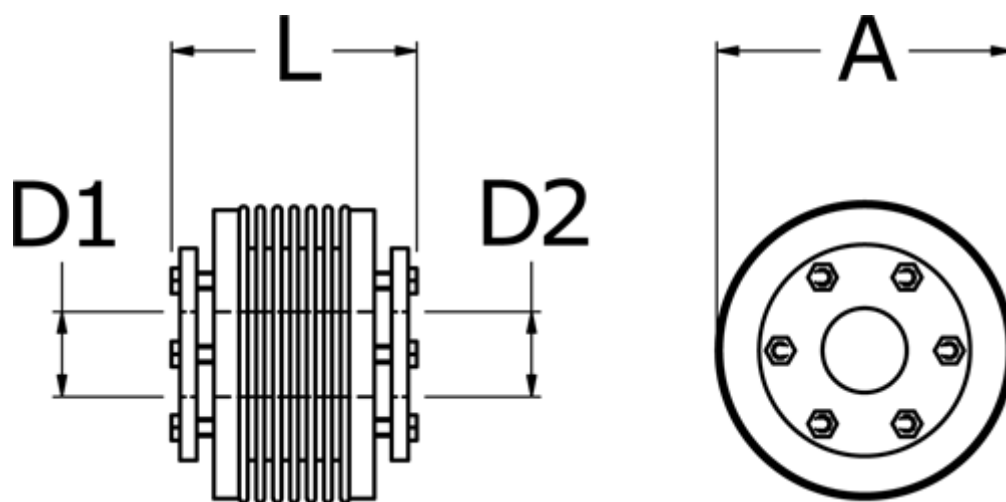

# Data Sheet

Article number: 3330550002066060

Description: Bellow coupling type 5 size5000  
Length 206 mm, bore 60/60 mm

## Measures

A	= 208
D1	= 60
D2	= 60
L	= 206
Nom. torque NM (Tkn)	= 5000